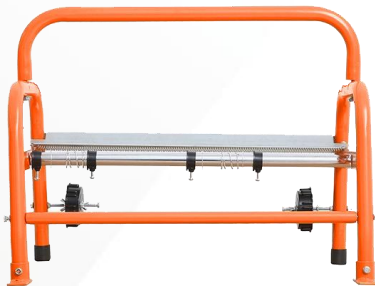

MASKING PAPER STAND DMS175

- Ideal for quick and easy masking when doing auto body repair work
- Holds any masking paper rolls up to 18'''
- Sharp, anodized blade for smooth cutting
- Can be used floor standing or wall mounted, optional wall mounting kit
- Material: Steel with powder coated
- Color: orange or OEM color
- Overall Dimensions: 22.5" L x 17.3" W x 15''' H (570 x 440 x 390 mm)''

SIZE: 45cm width masking paper

AUTO PANEL STAND DPS1921

- Static pressure 200-300 kg
- Tube wall thickness 1.2mm
- Tube Diameter 28mm
- Use: For working on doors, fenders, hoods and bumpers
- Material: Galvanized steel tubing construction with PU foam added top

SIZE: Minimum unfolded size 79*93*83CM